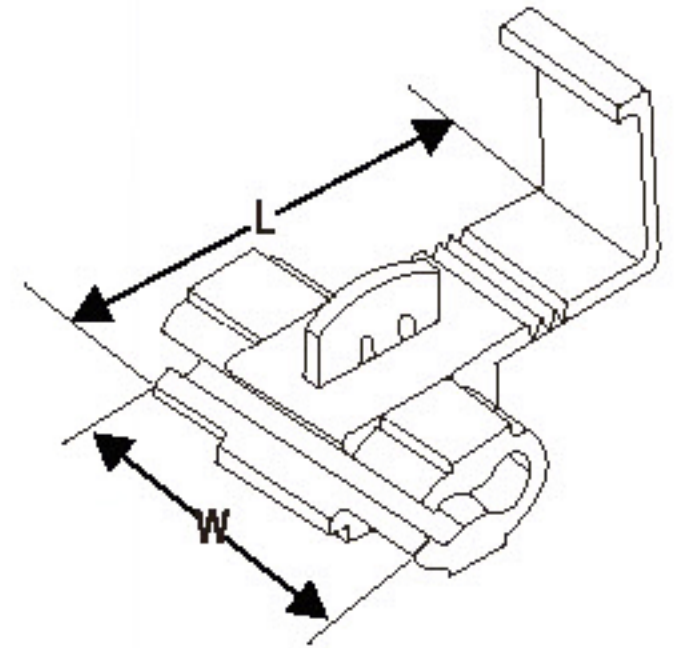

DOIN ELECTRIC

DEXIN ELECTRIC TECHNOLOGY

www.doinele.com

WIRE CONNECTOR CLIP

ITEM NO.	Dimensions (mm)		Electrical Ratings	Wire Range	Color Code
	W	L			
878100	20.0	27.0	300 V Max. 75°C	0.5-1.5mm ²	 Red
878101	20.0	27.0	300 V Max. 75°C	1.5-2.5mm ²	 Blue
878102	20.5	34.5	300 V Max. 75°C	2.5-6mm ²	 Yellow